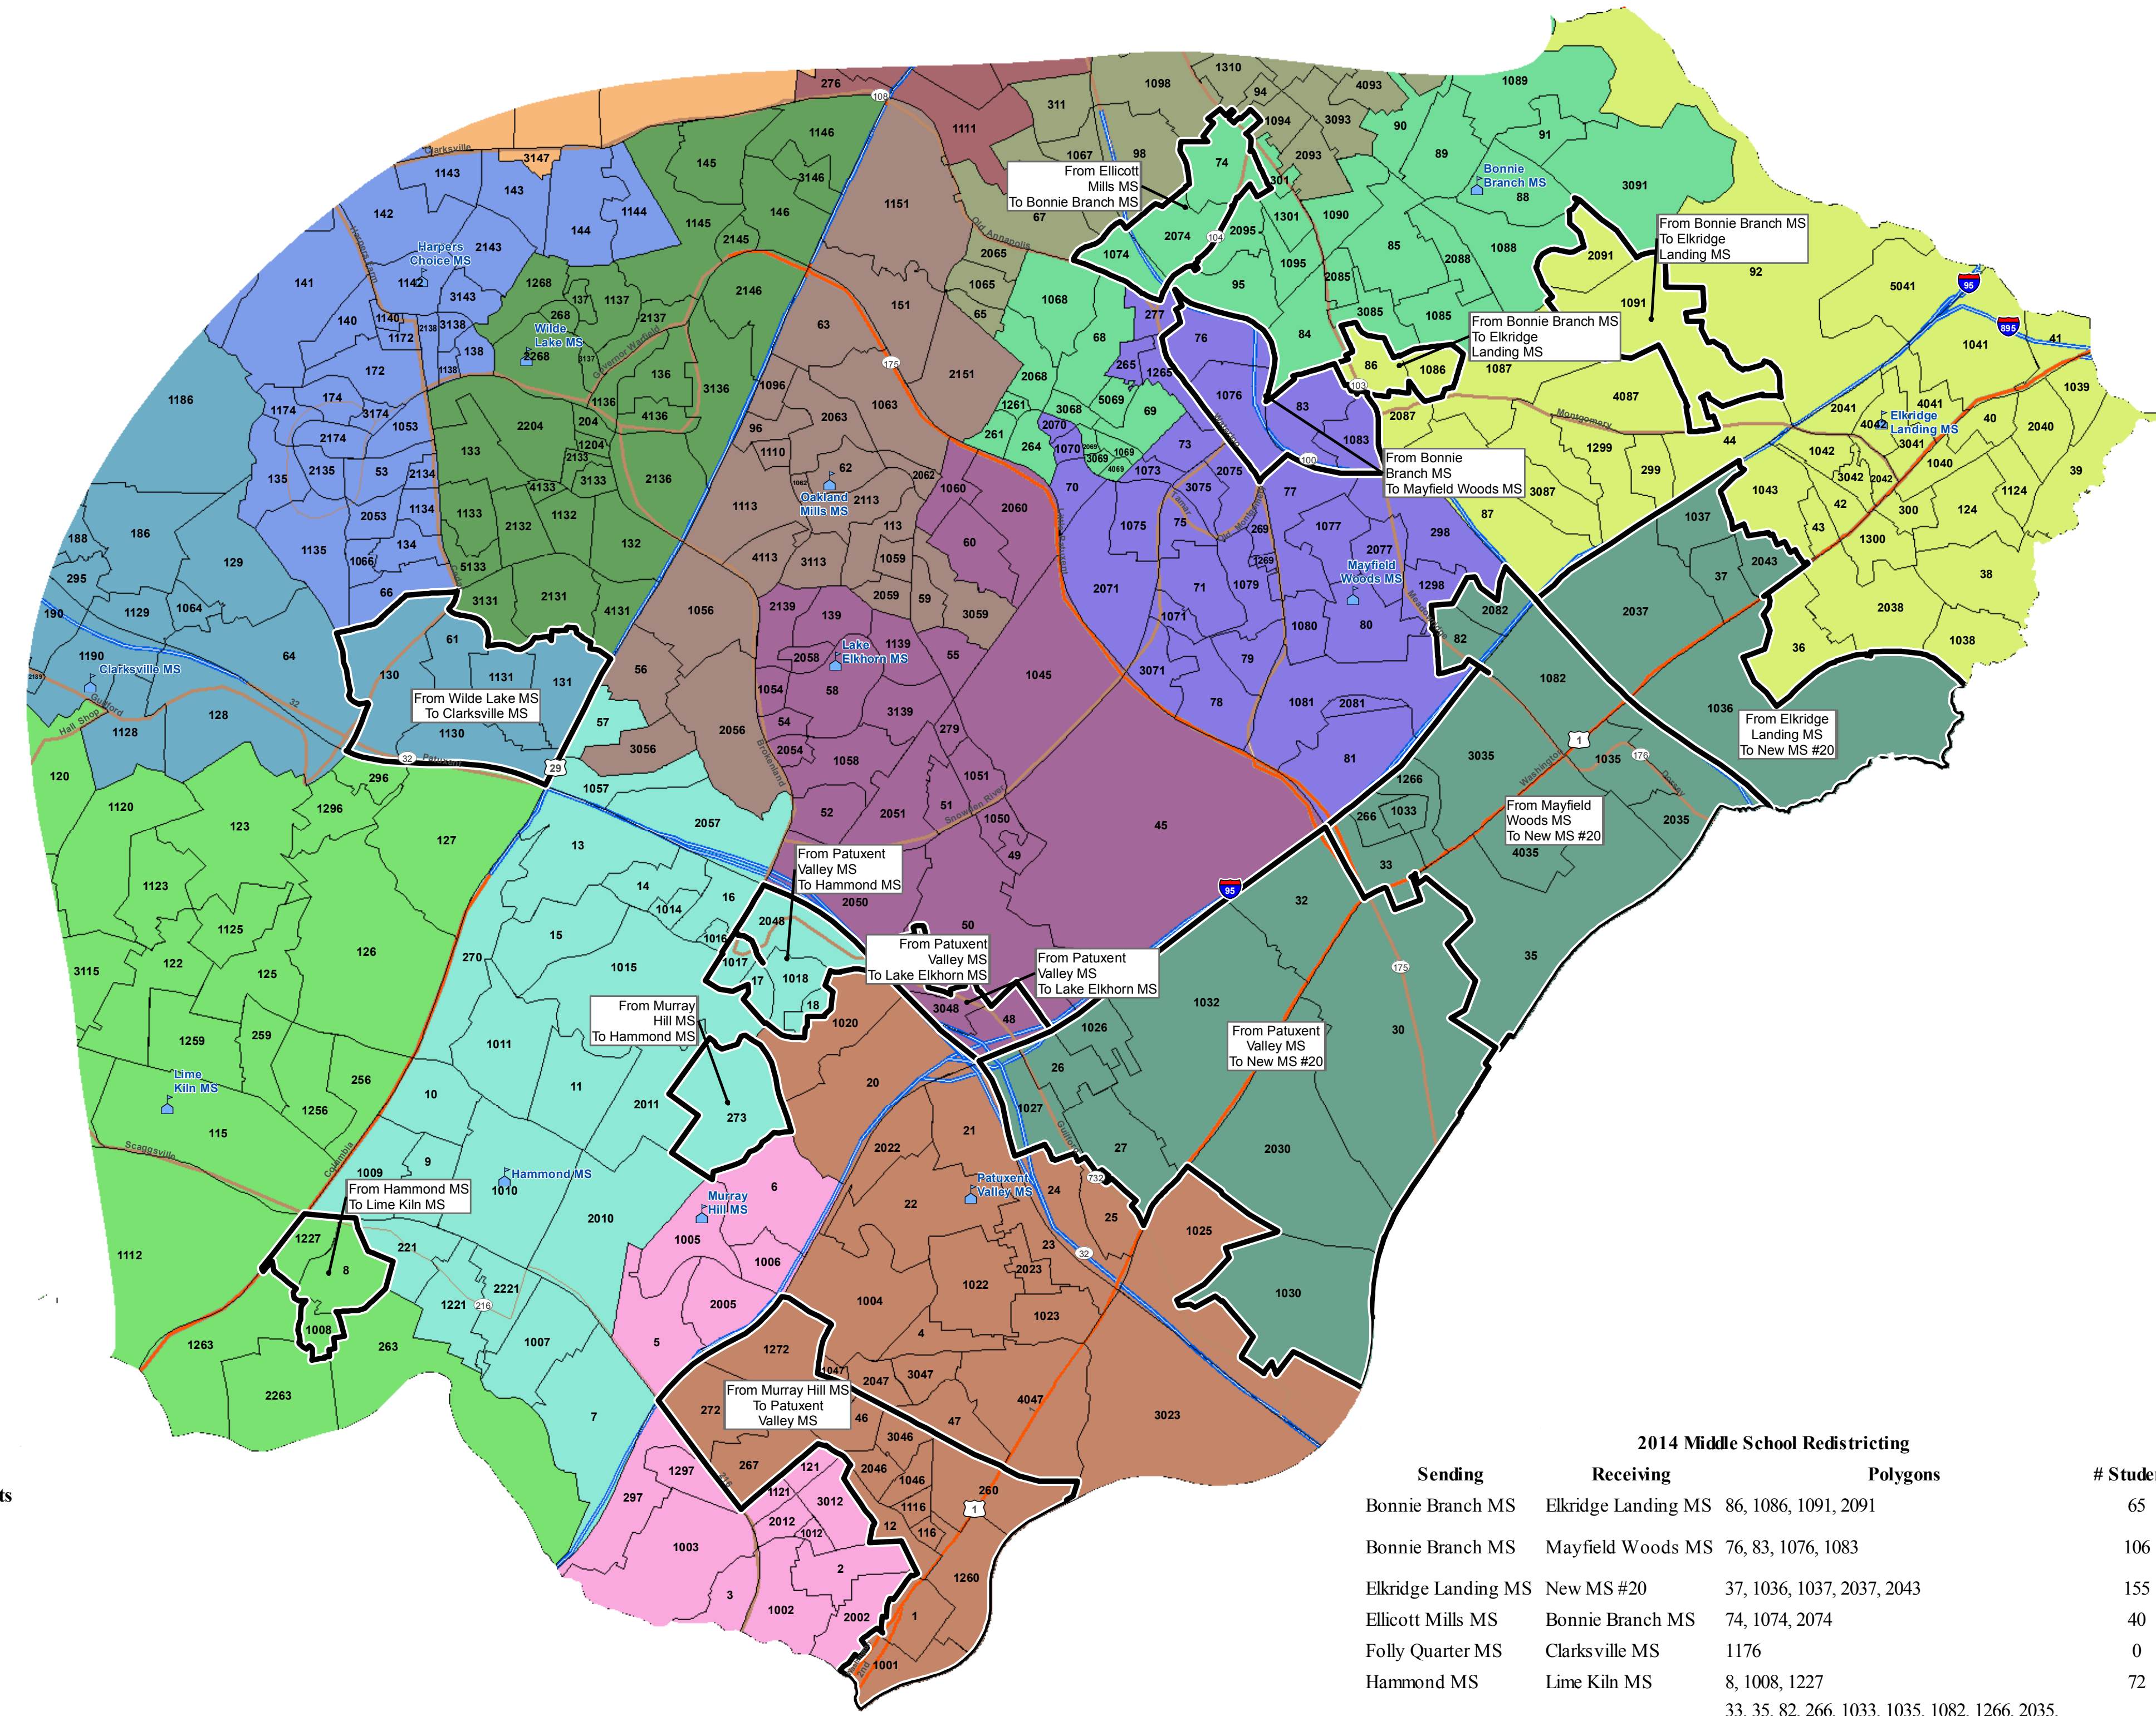

AAC Plan

Table 1. 2014 Middle School Redistricting

Sending	Receiving	Polygons	# Students
Bonnie Branch MS	Elkridge Landing MS	86, 1086, 1091, 2091	65
Bonnie Branch MS	Mayfield Woods MS	76, 83, 1076, 1083	106
Elkridge Landing MS	New MS #20	37, 1036, 1037, 2037, 2043	155
Ellicott Mills MS	Bonnie Branch MS	1074	0
Folly Quarter MS	Clarksville MS	1176	0
Hammond MS	Lime Kiln MS	7, 8, 221, 1007, 1008, 1221, 1227, 2221	170
Mayfield Woods MS	New MS #20	33, 35, 266, 1033, 1035, 1082, 1266, 2035, 3035, 4035	151
Murray Hill MS	Hammond MS	273	0
Murray Hill MS	Patuxent Valley MS	1, 12, 46, 116, 260, 267, 272, 1001, 1046, 1116, 1260, 1272, 2046, 3046	247
Patuxent Valley MS	Hammond MS	17, 18, 1017, 1018, 2048	92
Patuxent Valley MS	New MS #20	26, 27, 30, 32, 48, 1026, 1027, 1030, 1032, 1048, 2030, 3048	195
Total			1181

2014 Middle School Redistricting

Sending	Receiving	Polygons	# Students
Bonnie Branch MS	Elkridge Landing MS	86, 1086, 1091, 2091	65
Bonnie Branch MS	Mayfield Woods MS	76, 83, 1076, 1083	106
Elkridge Landing MS	New MS #20	37, 1036, 1037, 2037, 2043	155
Ellicott Mills MS	Bonnie Branch MS	74, 1074, 2074	40
Folly Quarter MS	Clarksville MS	1176	0
Hammond MS	Lime Kiln MS	8, 1008, 1227	72
Mayfield Woods MS	New MS #20	33, 35, 82, 266, 1033, 1035, 1082, 1266, 2035, 2082, 3035, 4035	205
Murray Hill MS	Hammond MS	273	0
Murray Hill MS	Patuxent Valley MS	1, 12, 46, 116, 260, 267, 272, 1001, 1046, 1116, 1260, 1272, 2046, 3046	247
Patuxent Valley MS	Hammond MS	17, 18, 1017, 1018, 2048	92
Patuxent Valley MS	Lake Elkhorn MS	48, 1048, 3048	42
Patuxent Valley MS	New MS #20	26, 27, 30, 32, 1026, 1027, 1030, 1032, 2030	153
Wide Lake MS	Clarksville MS	61, 130, 131, 1130, 1131	79
Total			1256