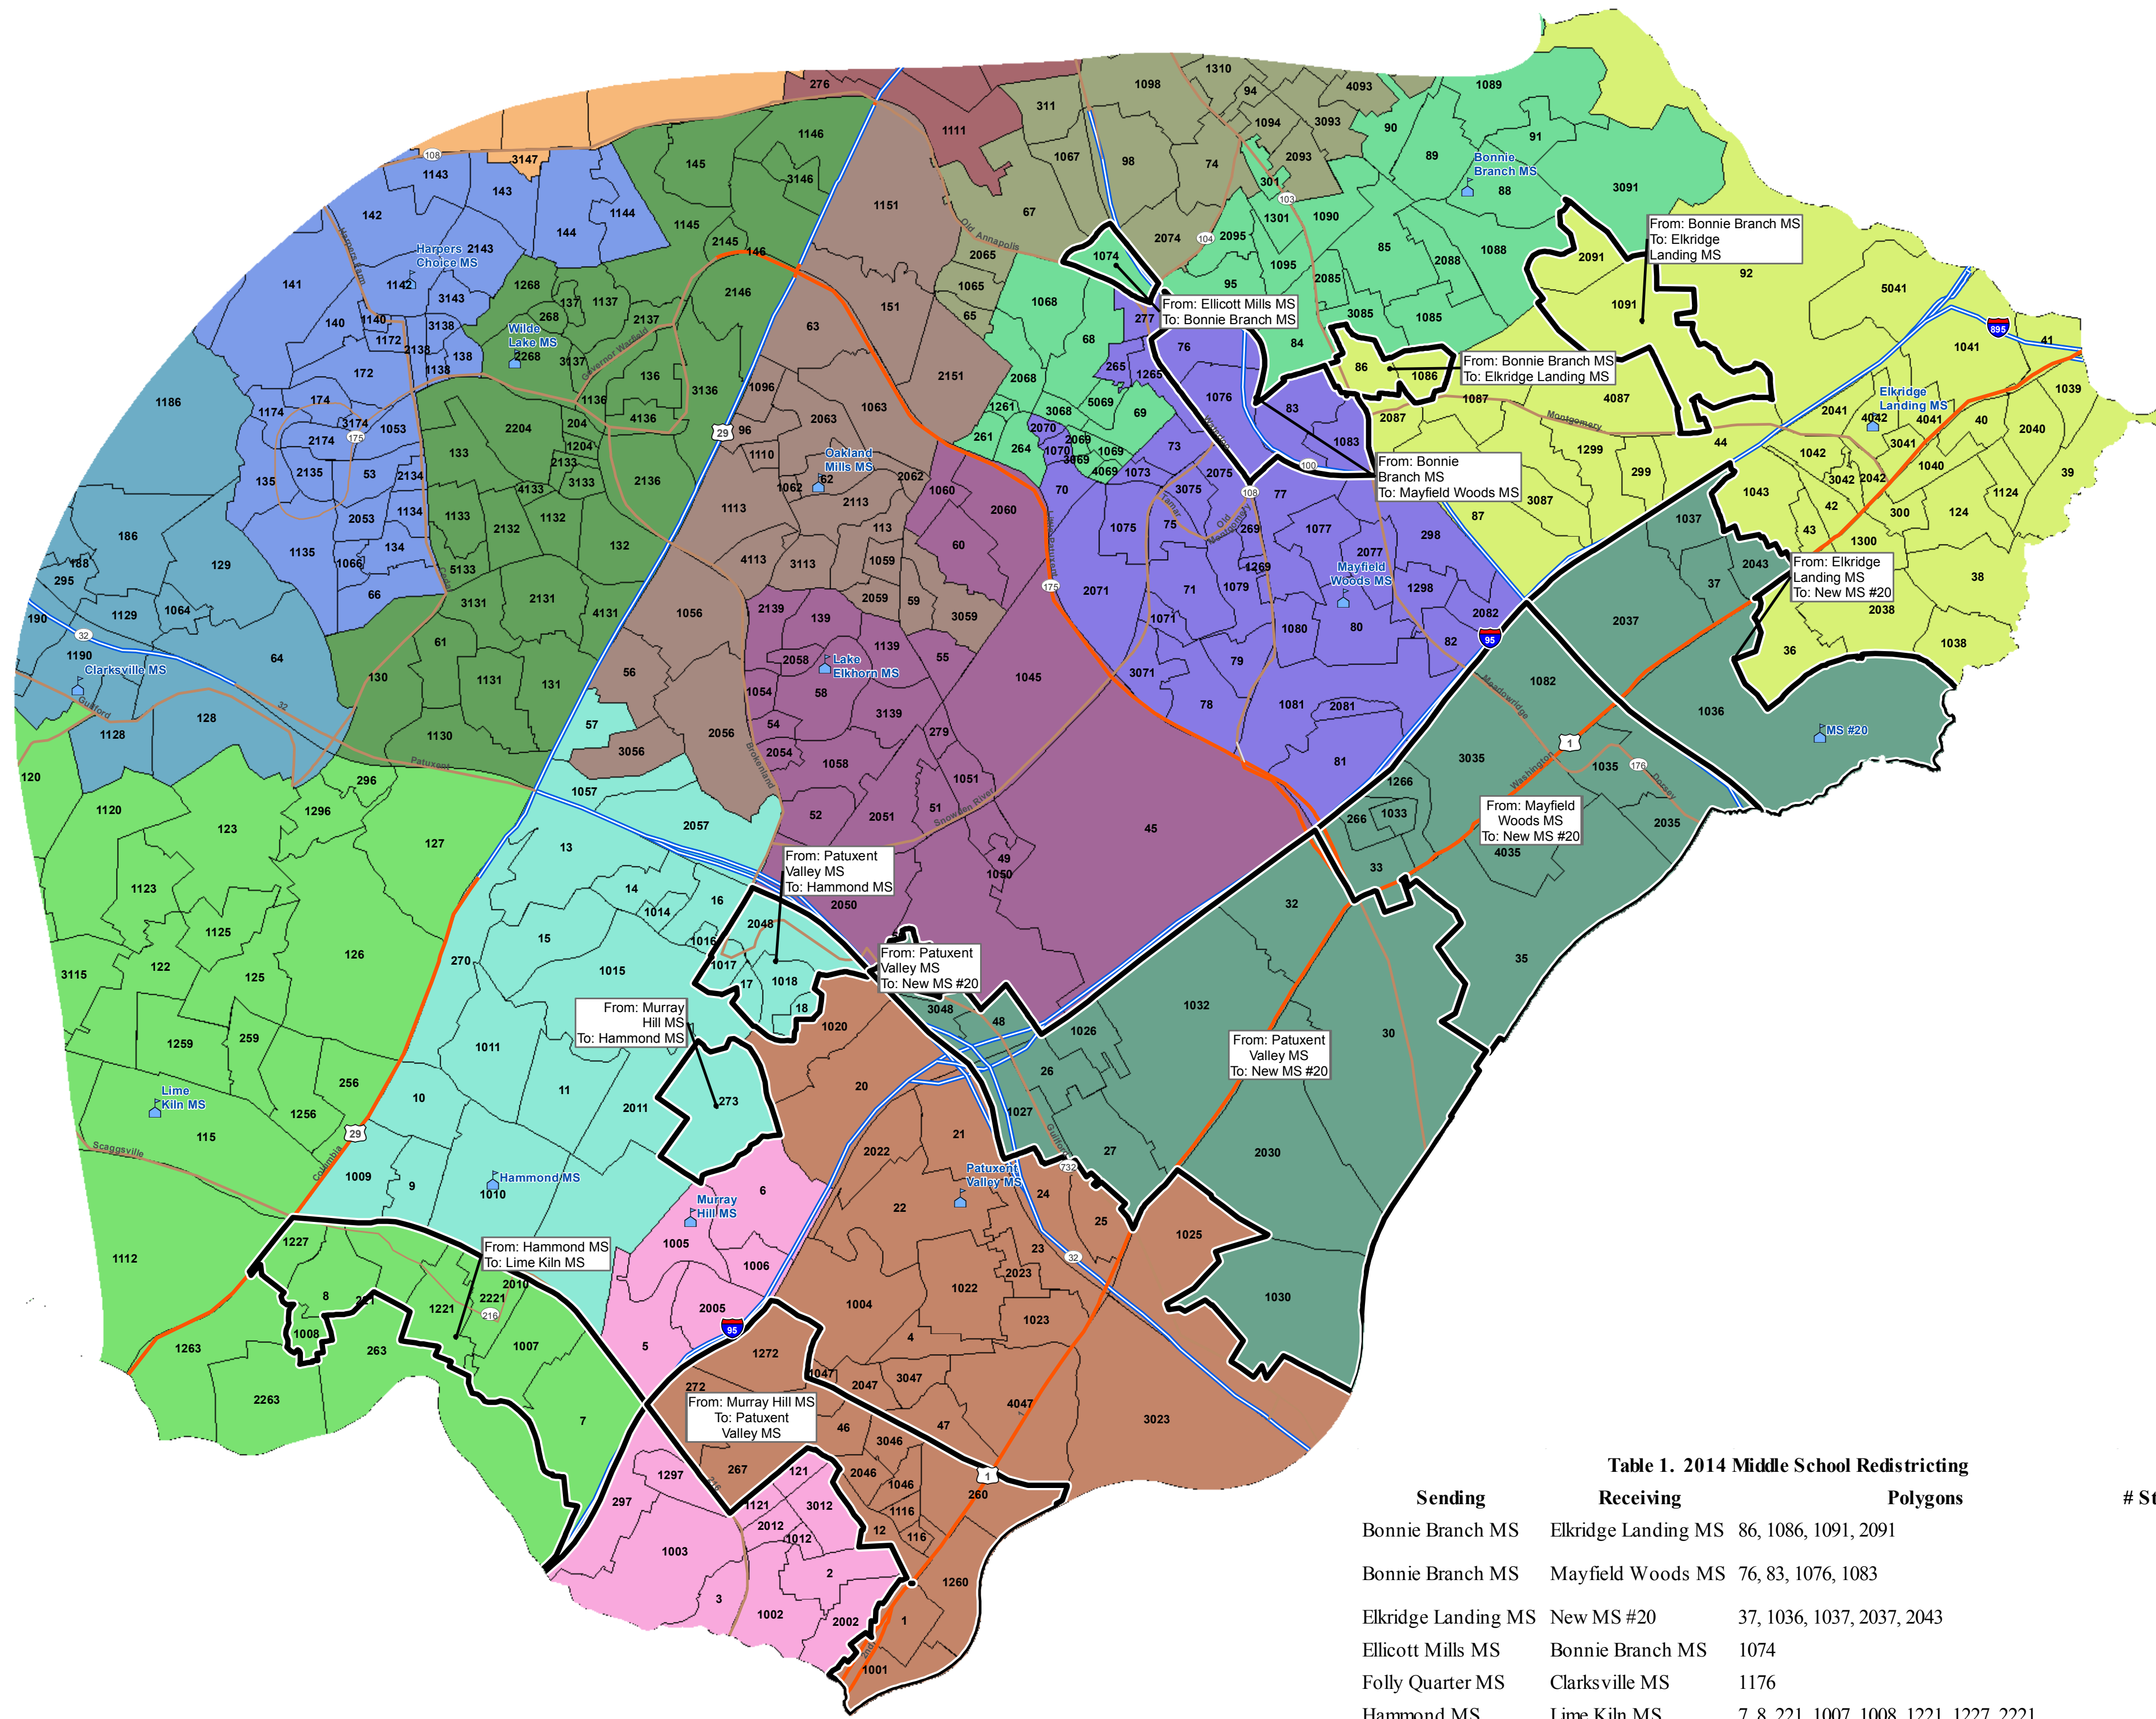

Feasibility Study (staff) Plan