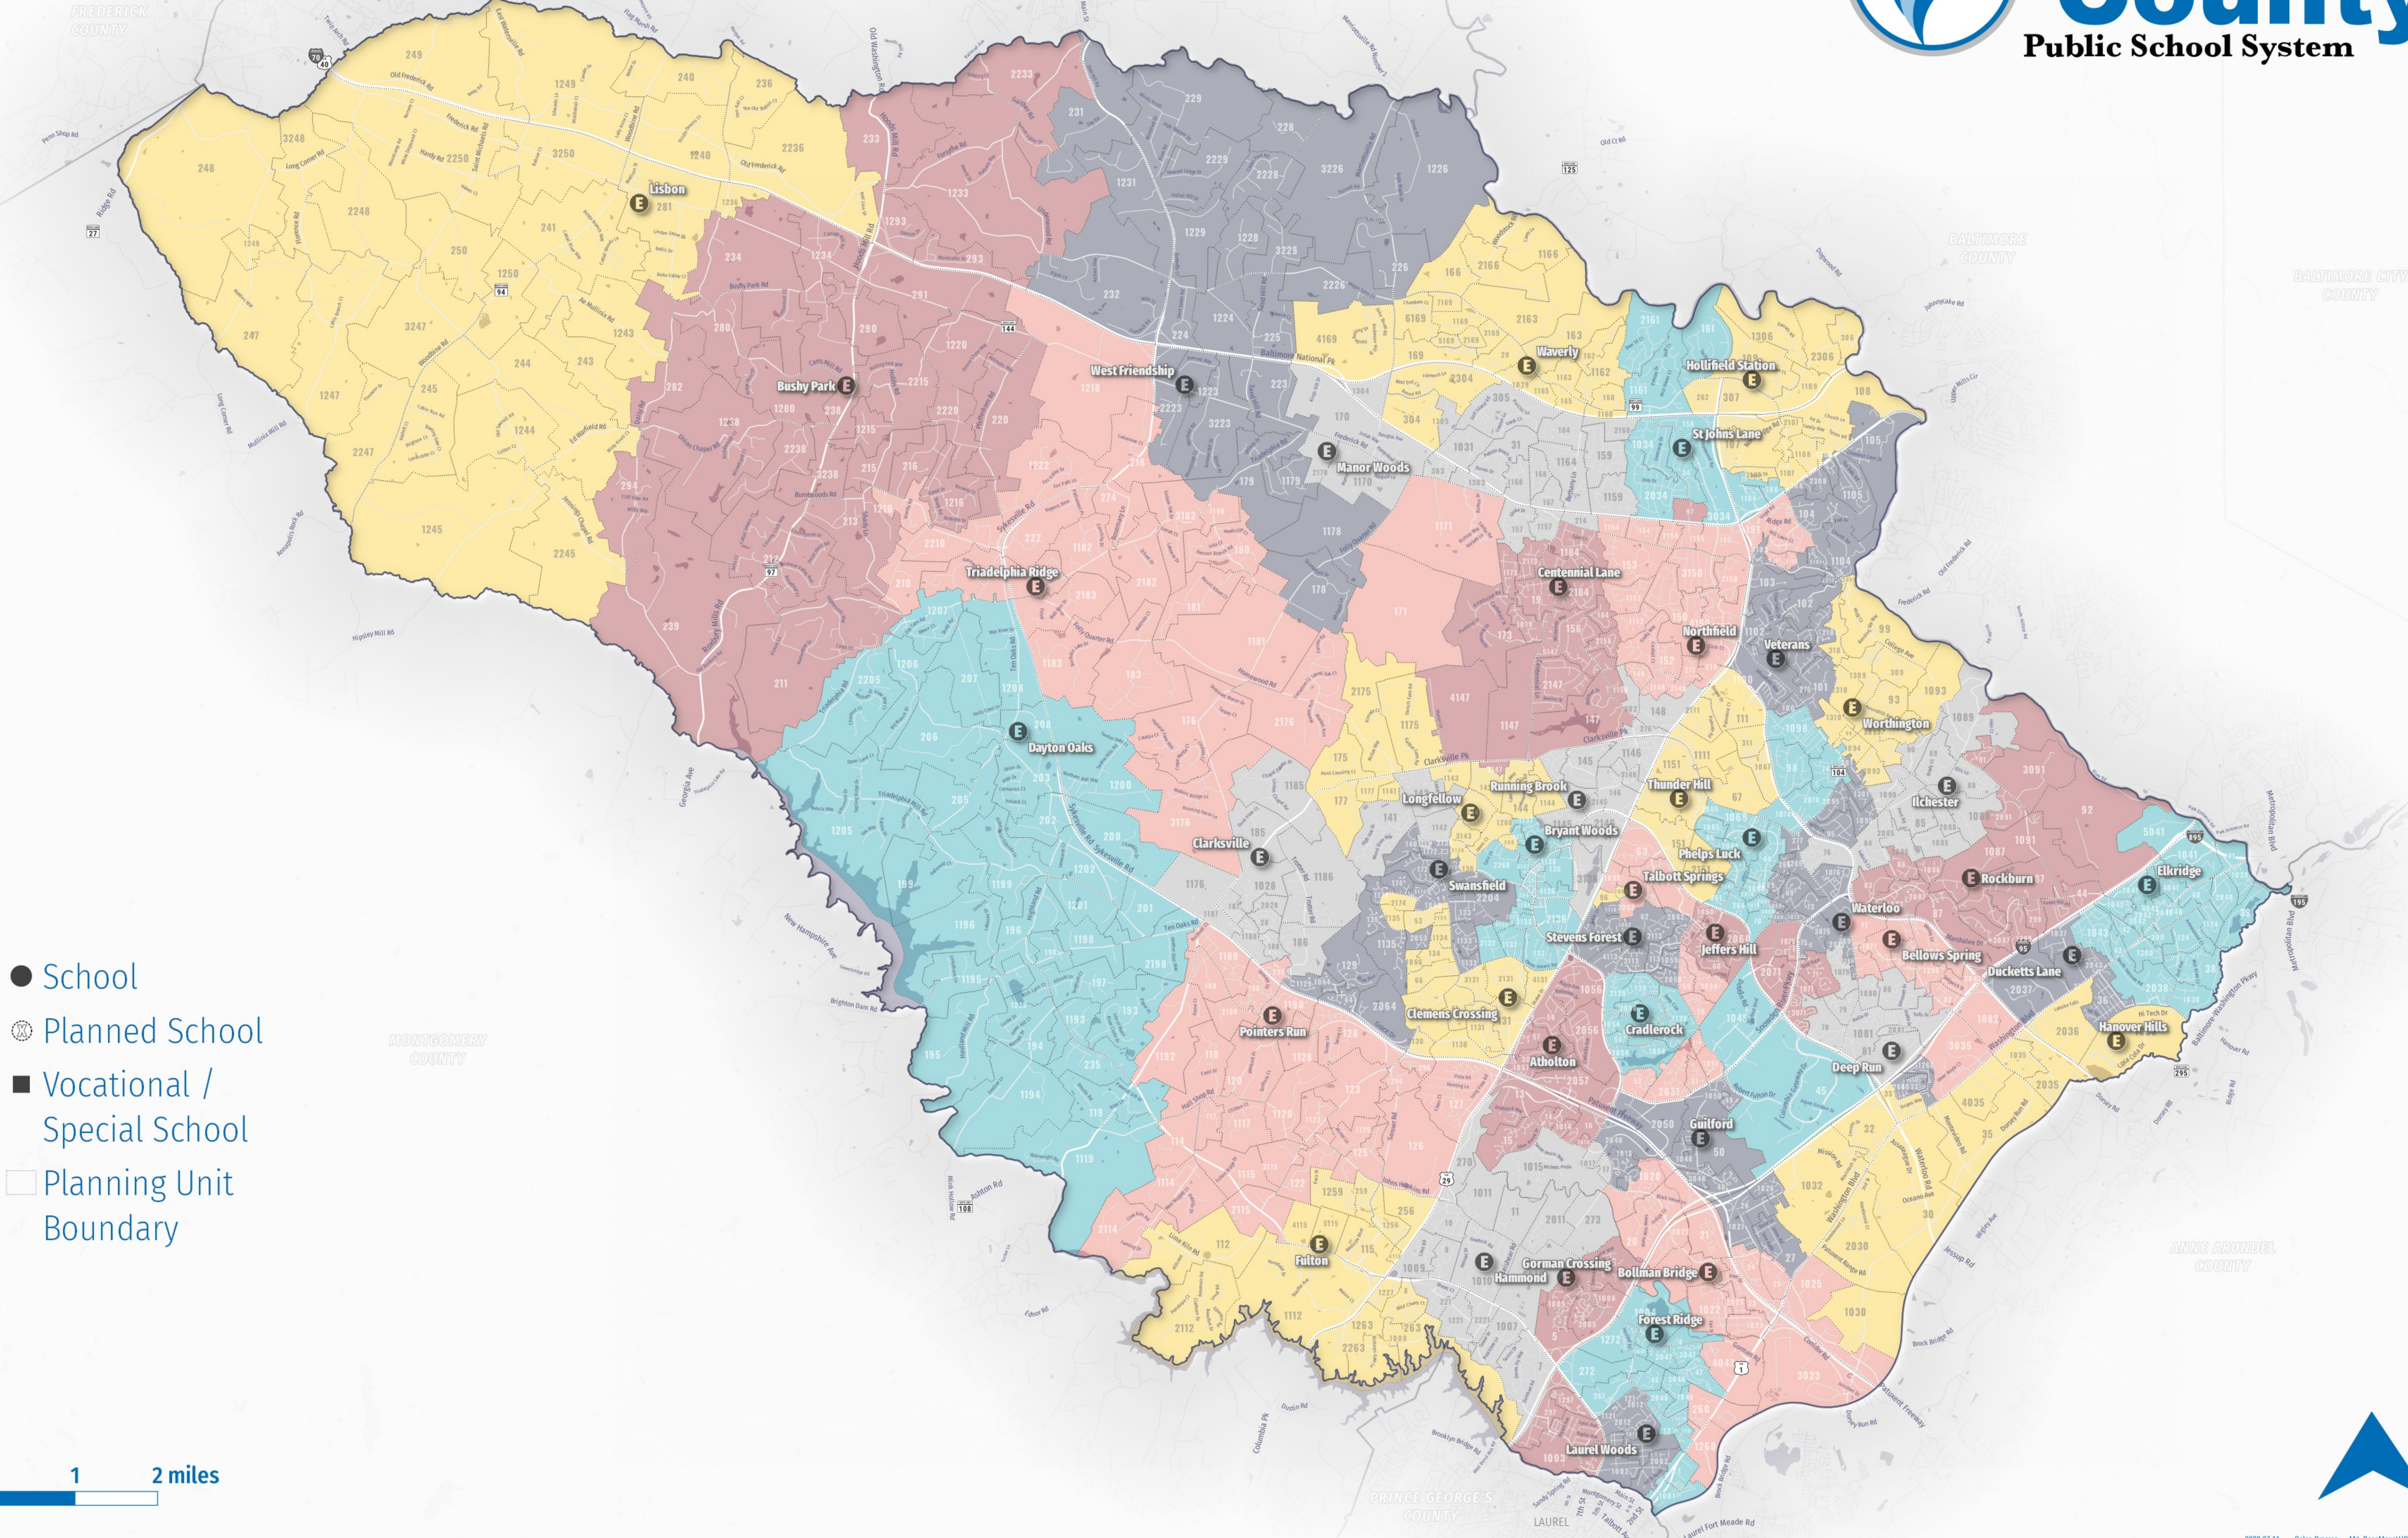

SY 2022-23 Elementary School Attendance Areas

- School
- Planned School
- Vocational / Special School
- Planning Unit Boundary

0 1 2 miles